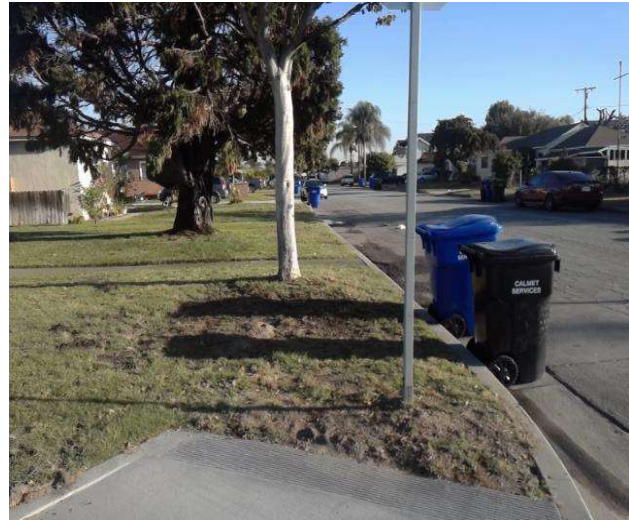

On-Site Finding 397.00 feet

Recommendation

Provide a compliant sidewalk for the missing section.

Recommendation See Recommendation

Costing Info (Estimated)

\$1,260

Code Reference ADA 206, 302, CA 11B-302, CA 11B-206