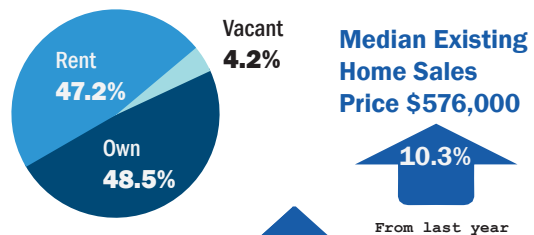

DOWNEY POPULATION

113,223

Median Age 34.0 years old

TYPE OF HOUSEHOLDS

AGE DISTRIBUTION

EMPLOYMENT & ECONOMY

Population 16 and Older: 88,357

Median Household Income $65,332

Source: American Fact Finder - 2012-2016 American Community Survey 5-Year Estimates
Economic Development Department - April 2018

ETHNICITY

OCCUPATION

HOUSING

LARGEST EMPLOYERS

Employer	Number of Employees	Percent of Total Employment
Kaiser Permanente	4,500	8.2%
Downey Unified School District	2,450	4.5%
Stonewood Shopping Center	1,765	3.2%
Office of Education, County of Los Angeles	1,685	3.1%
Rancho Los Amigos Medical Center	1,410	2.6%
PIH Health	1,100	2.0%
City of Downey	833	1.5%
Coca Cola Bottling Company	800	1.5%
County of Los Angeles, Internal Services Dept.	712	1.3%
Lakewood Health Center	314	0.6%

Unless otherwise specified, data source is American Fact Finder 2012-2016 American Community Survey 5-Year Estimates