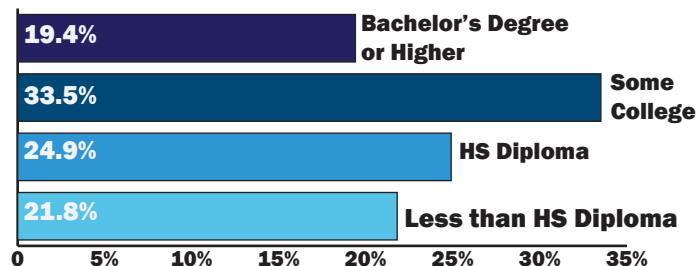

POPULATION

3+ Yrs consecutive enrollment in school: 33,072

EDUCATIONAL ATTAINMENT

Population over 25 Years of Age: **85,121**

COMMUNITY ENGAGEMENT

REGISTERED VOTERS

City of Downey has **58,093** registered voters