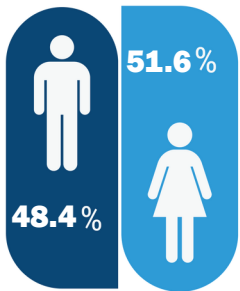

DOWNEY POPULATION

113,223

Median Age 34.0 years old

TYPE OF HOUSEHOLDS

AGE DISTRIBUTION

EMPLOYMENT & ECONOMY

Population 16 and Older: 88,357

Median Household Income \$65,332