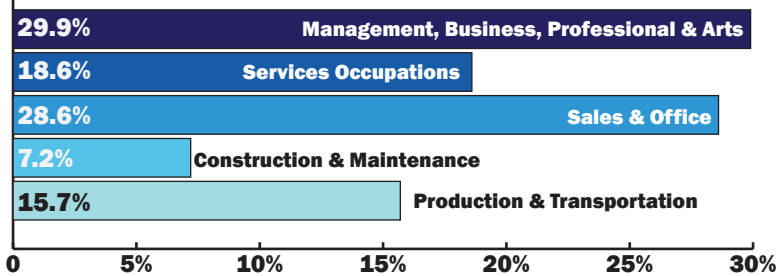

DOWNEY POPULATION

113,223

Median Age 34.0 years old

TYPE OF HOUSEHOLDS

AGE DISTRIBUTION

EMPLOYMENT & ECONOMY

Population 16 and Older: 88,357

Median Household Income \$65,332

Source: American Fact Finder - 2012-2016 American Community Survey 5-Year Estimates
Economic Development Department - April 2018

ETHNICITY

OCCUPATION

HOUSING

LARGEST EMPLOYERS

Employer	Number of Employees	Percent of Total Employment
Kaiser Permanente	4,500	8.2%
Downey Unified School District	2,450	4.5%
Stonewood Shopping Center	1,765	3.2%
Office of Education, County of Los Angeles	1,685	3.1%
Rancho Los Amigos Medical Center	1,410	2.6%
PIH Health	1,100	2.0%
City of Downey	833	1.5%
Coca Cola Bottling Company	800	1.5%
County of Los Angeles, Internal Services Dept.	712	1.3%
Lakewood Health Center	314	0.6%