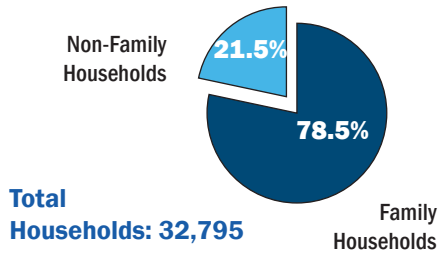

DOWNEY POPULATION

113,223

Median Age 34.0 years old

TYPE OF HOUSEHOLDS

AGE DISTRIBUTION

EMPLOYMENT & ECONOMY

Population 16 and Older: 88,357

Median Household Income \$65,332

Source: American Fact Finder - 2012-2016 American Community Survey 5-Year Estimates
Economic Development Department - April 2018

ETHNICITY

OCCUPATION

HOUSING

LARGEST EMPLOYERS

Employer	Number of Employees	Percent of Total Employment
Kaiser Permanente	4,500	8.2%
Downey Unified School District	2,450	4.5%
Stonewood Shopping Center	1,765	3.2%
Office of Education, County of Los Angeles	1,685	3.1%
Rancho Los Amigos Medical Center	1,410	2.6%
PIH Health	1,100	2.0%
City of Downey	833	1.5%
Coca Cola Bottling Company	800	1.5%
County of Los Angeles, Internal Services Dept.	712	1.3%
Lakewood Health Center	314	0.6%