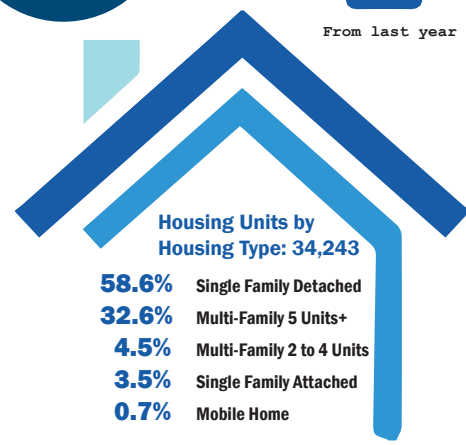

DOWNEY POPULATION

113,223

Median Age 34.0 years old

TYPE OF HOUSEHOLDS

AGE DISTRIBUTION

EMPLOYMENT & ECONOMY

Population 16 and Older: 88,357

Median Household Income \$65,332

Source: American Fact Finder - 2012-2016 American Community Survey 5-Year Estimates
Economic Development Department - April 2018

ETHNICITY

OCCUPATION

HOUSING

LARGEST EMPLOYERS

Employer	Number of Employees	Percent of Total Employment
Kaiser Permanente	4,500	8.2%
Downey Unified School District	2,450	4.5%
Stonewood Shopping Center	1,765	3.2%
Office of Education, County of Los Angeles	1,685	3.1%
Rancho Los Amigos Medical Center	1,410	2.6%
PIH Health	1,100	2.0%
City of Downey	833	1.5%
Coca Cola Bottling Company	800	1.5%
County of Los Angeles, Internal Services Dept.	712	1.3%
Lakewood Health Center	314	0.6%