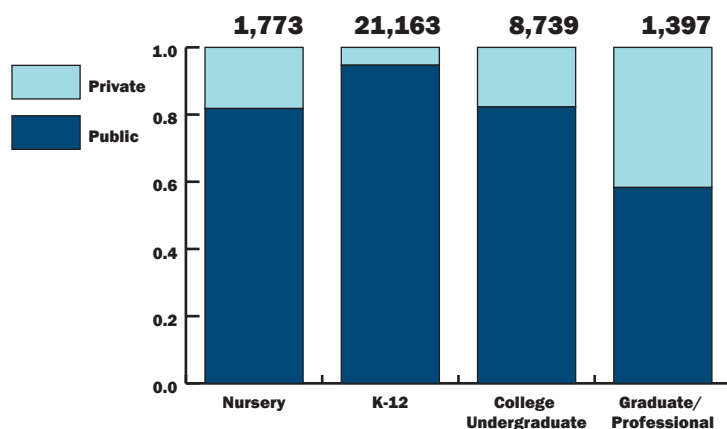

POPULATION

3+ Yrs consecutive enrollment in school: 33,072

EDUCATIONAL ATTAINMENT

Population over 25 Years of Age: **85,121**

COMMUNITY ENGAGEMENT

REGISTERED VOTERS

City of Downey has **58,093** registered voters