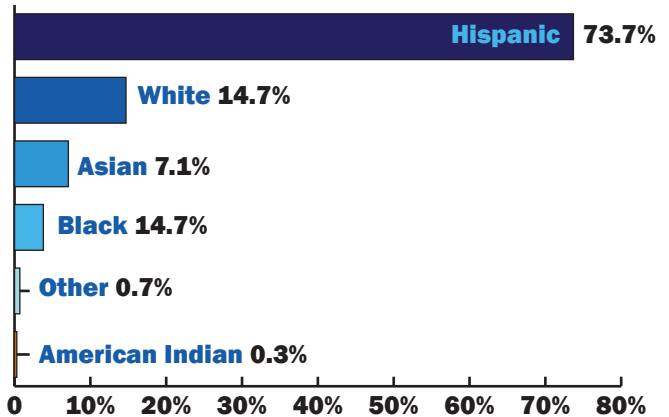

DOWNEY POPULATION

113,223

Median Age 34.0 years old

TYPE OF HOUSEHOLDS

AGE DISTRIBUTION

EMPLOYMENT & ECONOMY

Population 16 and Older: 88,357

Median Household Income \$65,332

Source: American Fact Finder - 2012-2016 American Community Survey 5-Year Estimates
Economic Development Department - April 2018

ETHNICITY

OCCUPATION

HOUSING

LARGEST EMPLOYERS

Employer	Number of Employees	Percent of Total Employment
Kaiser Permanente	4,500	8.2%
Downey Unified School District	2,450	4.5%
Stonewood Shopping Center	1,765	3.2%
Office of Education, County of Los Angeles	1,685	3.1%
Rancho Los Amigos Medical Center	1,410	2.6%
PIH Health	1,100	2.0%
City of Downey	833	1.5%
Coca Cola Bottling Company	800	1.5%
County of Los Angeles, Internal Services Dept.	712	1.3%
Lakewood Health Center	314	0.6%