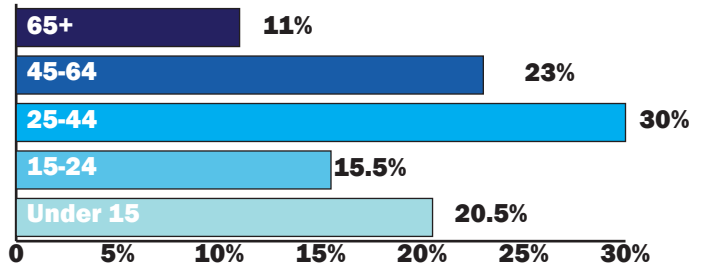

DOWNEY POPULATION

113,223

Median Age 34.0 years old

TYPE OF HOUSEHOLDS

AGE DISTRIBUTION

EMPLOYMENT & ECONOMY

Population 16 and Older: 88,357

Median Household Income \$65,332

Source: American Fact Finder - 2012-2016 American Community Survey 5-Year Estimates
Economic Development Department - April 2018

ETHNICITY

OCCUPATION

HOUSING

LARGEST EMPLOYERS

Employer	Number of Employees	Percent of Total Employment
Kaiser Permanente	4,500	8.2%
Downey Unified School District	2,450	4.5%
Stonewood Shopping Center	1,765	3.2%
Office of Education, County of Los Angeles	1,685	3.1%
Rancho Los Amigos Medical Center	1,410	2.6%
PIH Health	1,100	2.0%
City of Downey	833	1.5%
Coca Cola Bottling Company	800	1.5%
County of Los Angeles, Internal Services Dept.	712	1.3%
Lakewood Health Center	314	0.6%