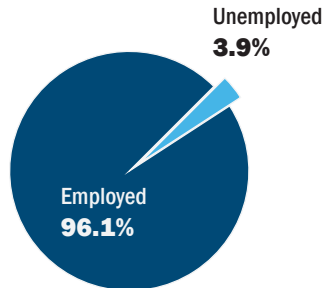

DOWNEY POPULATION

113,223

Median Age 34.0 years old

TYPE OF HOUSEHOLDS

AGE DISTRIBUTION

EMPLOYMENT & ECONOMY

Population 16 and Older: 88,357

Median Household Income \$65,332

Source: American Fact Finder - 2012-2016 American Community Survey 5-Year Estimates
Economic Development Department - April 2018

ETHNICITY

OCCUPATION

HOUSING

LARGEST EMPLOYERS

Employer	Number of Employees	Percent of Total Employment
Kaiser Permanente	4,500	8.2%
Downey Unified School District	2,450	4.5%
Stonewood Shopping Center	1,765	3.2%
Office of Education, County of Los Angeles	1,685	3.1%
Rancho Los Amigos Medical Center	1,410	2.6%
PIH Health	1,100	2.0%
City of Downey	833	1.5%
Coca Cola Bottling Company	800	1.5%
County of Los Angeles, Internal Services Dept.	712	1.3%
Lakewood Health Center	314	0.6%