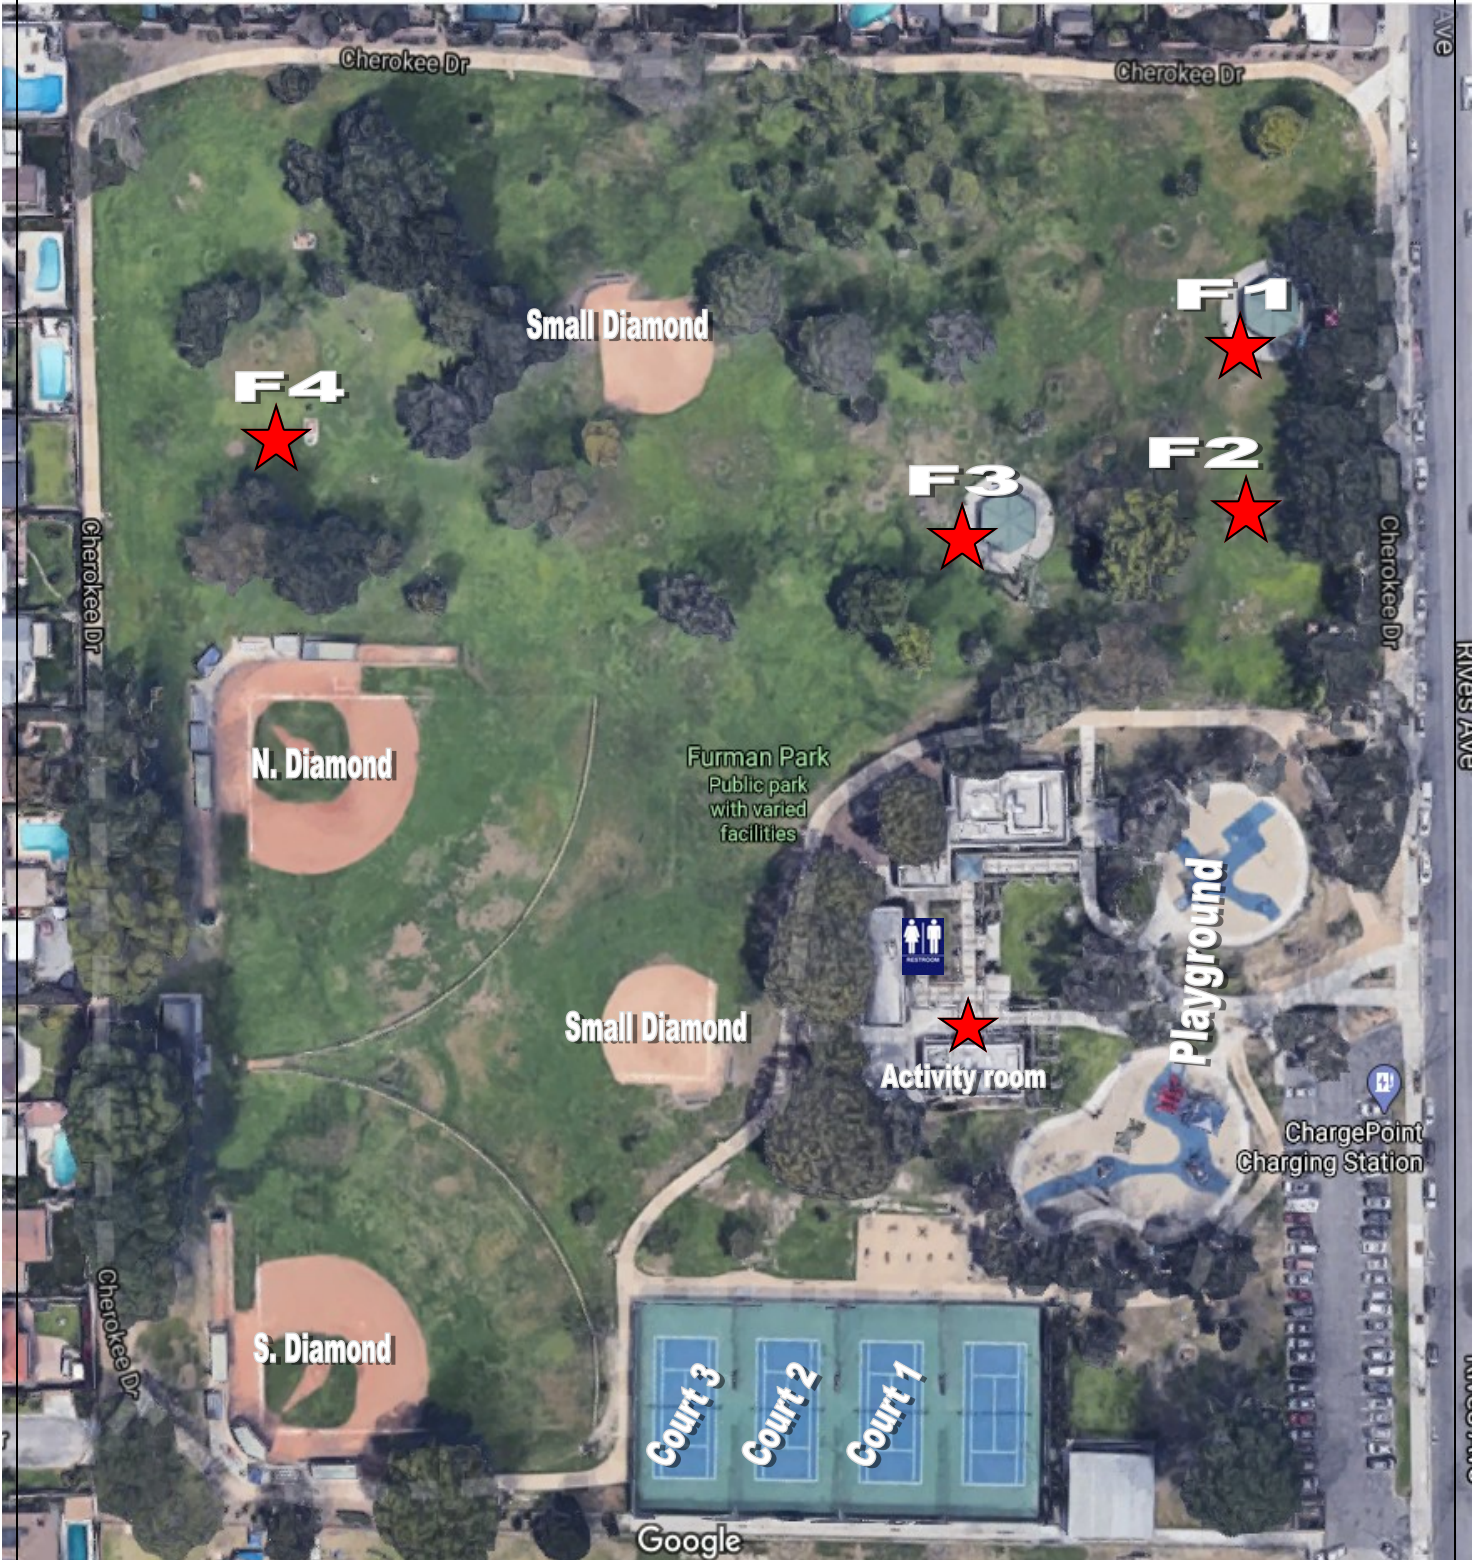

Furman Park

10419 Rives Ave

SHELTERS

F1, F2, F3, F4—75 capacity (large)

Wilderness Park

Golden Park 8840 Golden Ave 562-904-7132

APOLLO PARK: 12544 RIVES AVE

Dennis The Menace Park 9125 Arrington Ave

1. Large Shelter: 75 person capacity