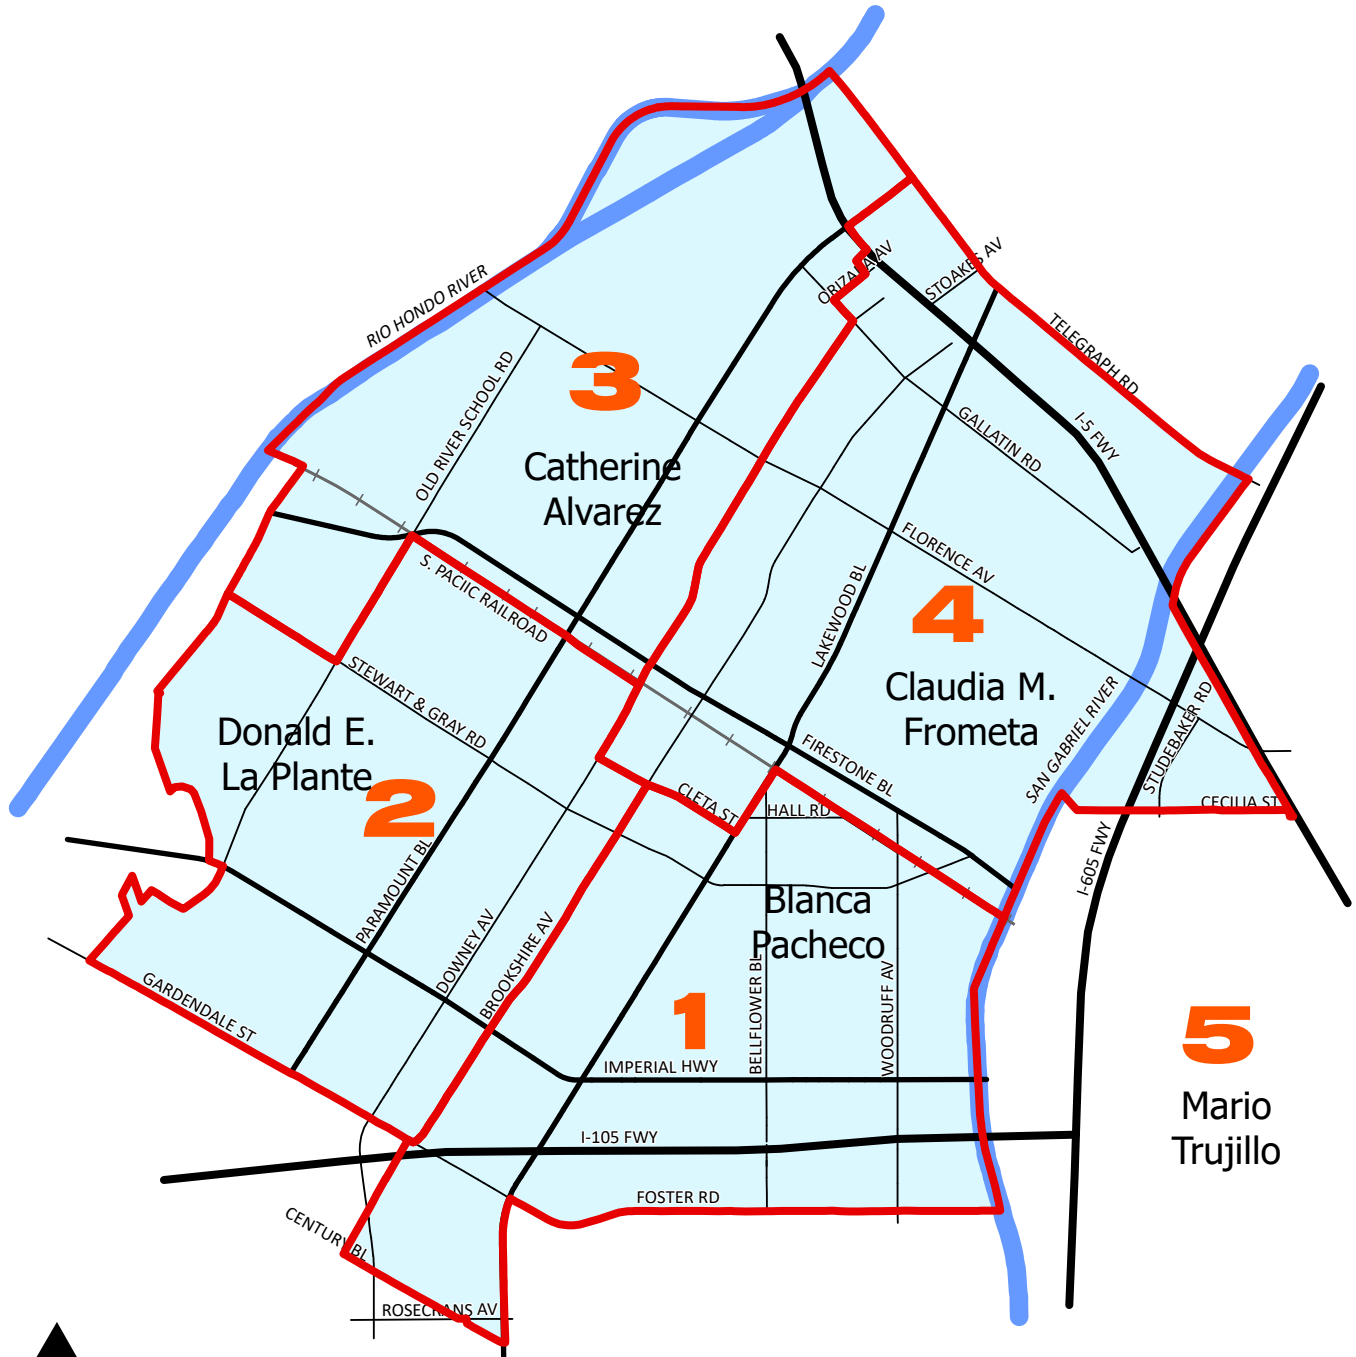

# City of Downey

## City Council District Boundaries

0 0.25 0.5  
Miles

City Limits