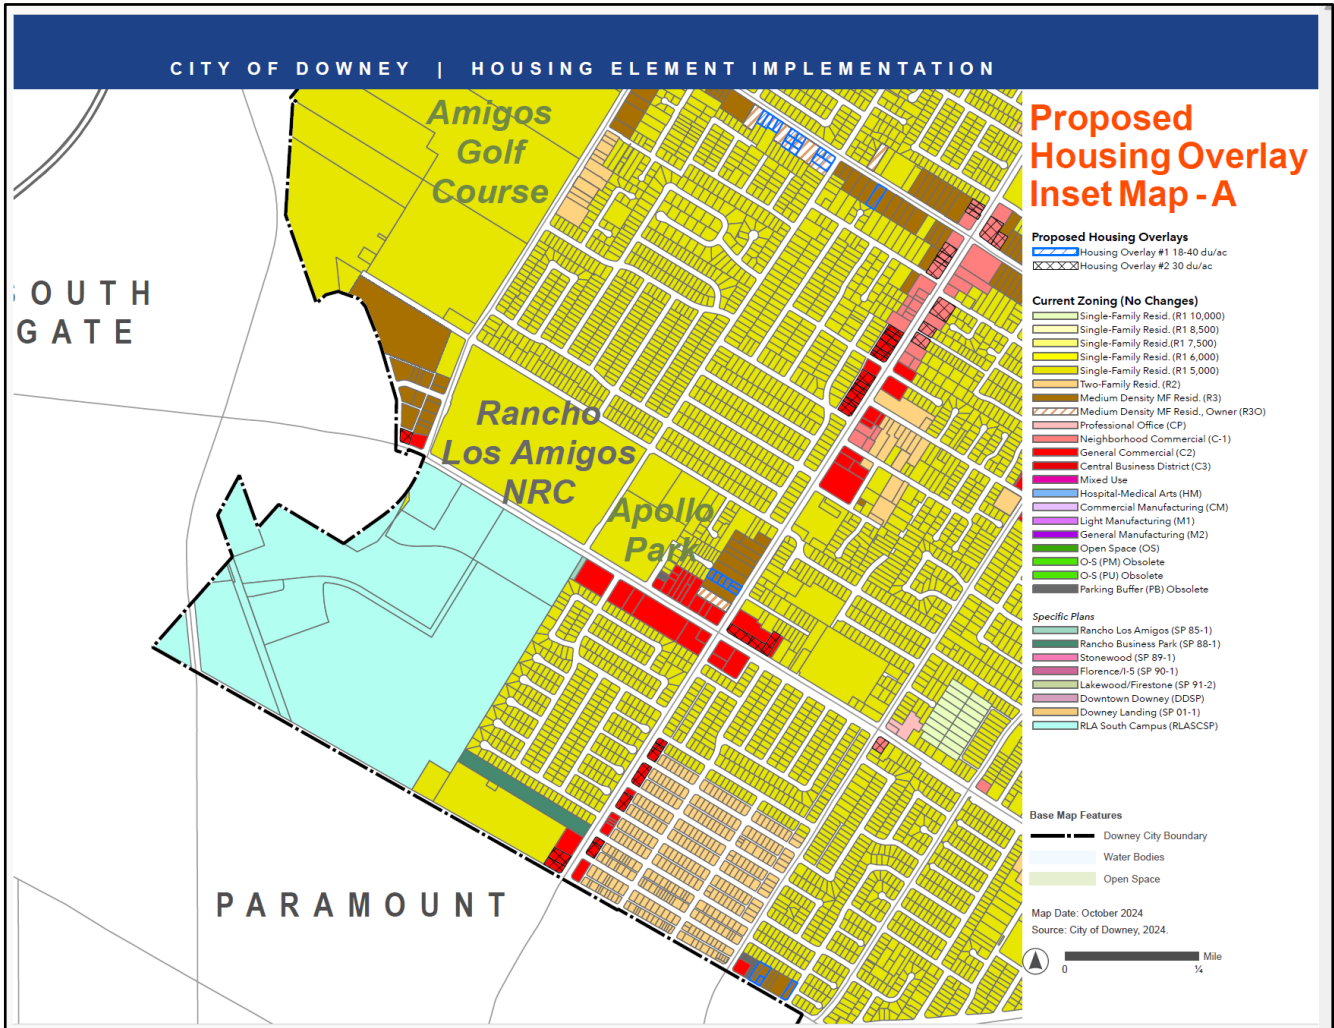

Figure 3 - Housing Overlay Inset Map A

Future Unlimited

CIVIC CENTER
1111 BROOKSHIRE AVE.
PO BOX 7016
DOWNEY, CALIFORNIA
90241-7016
562-869-7331
www.downeyca.org

LIBRARY
1121 BROOKSHIRE AVE.
DOWNEY, CALIFORNIA
90241-7016
562-904-7360
www.downeylibrary.org

POLICE DEPARTMENT
10911 BROOKSHIRE AVE.
PO BOX 7016
DOWNEY, CALIFORNIA
90241-7016
562-861-0771

PARKS & RECREATION
7850 QUILL DR.
DOWNEY, CALIFORNIA
90242
562-904-7238

UTILITIES DIVISION
9252 STEWART & GRAY DR.
DOWNEY, CALIFORNIA
90241-7016
562-904-7202

MAINTENANCE SERVICES
12324 BELLFLOWER BLVD.
DOWNEY, CALIFORNIA
90242
562-904-7194