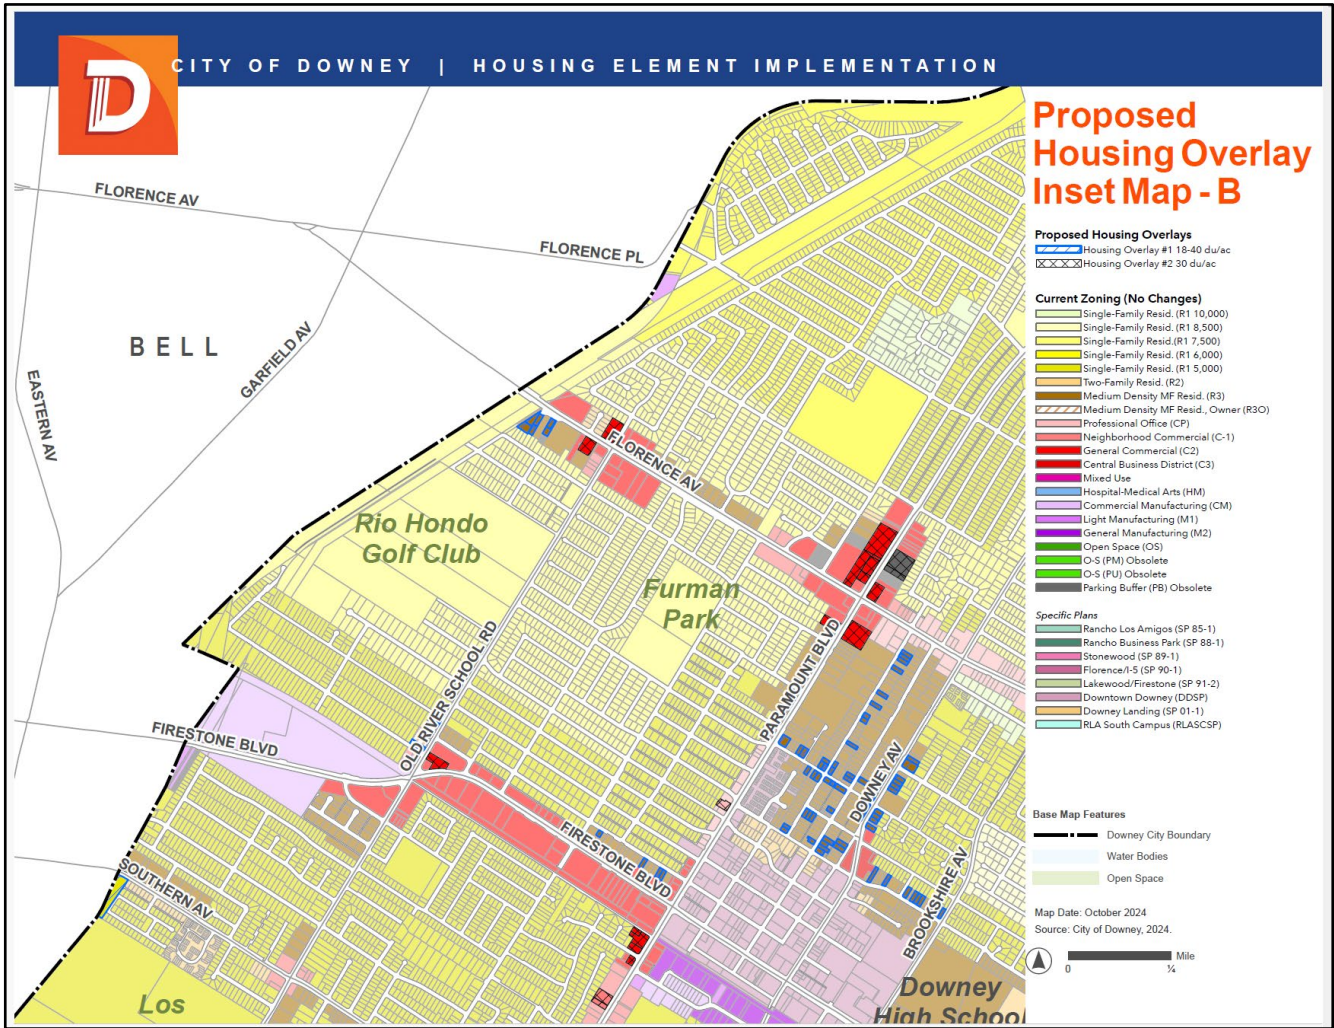

Figure 4 - Housing Overlay Inset Map B

Future Unlimited

CIVIC CENTER
1111 BROOKSHIRE AVE.
PO BOX 7016
DOWNEY, CALIFORNIA
90241-7016
562-869-7331
www.downeyca.org

LIBRARY
1121 BROOKSHIRE AVE.
DOWNEY, CALIFORNIA
90241-7016
562-904-7360
www.downeylibrary.org

POLICE DEPARTMENT
10911 BROOKSHIRE AVE.
PO BOX 7016
DOWNEY, CALIFORNIA
90241-7016
562-861-0771

PARKS & RECREATION
7850 QUILL DR.
DOWNEY, CALIFORNIA
90242
562-904-7238

UTILITIES DIVISION
9252 STEWART & GRAY DR.
DOWNEY, CALIFORNIA
90241-7016
562-904-7202

MAINTENANCE SERVICES
12324 BELLFLOWER BLVD.
DOWNEY, CALIFORNIA
90242
562-904-7194