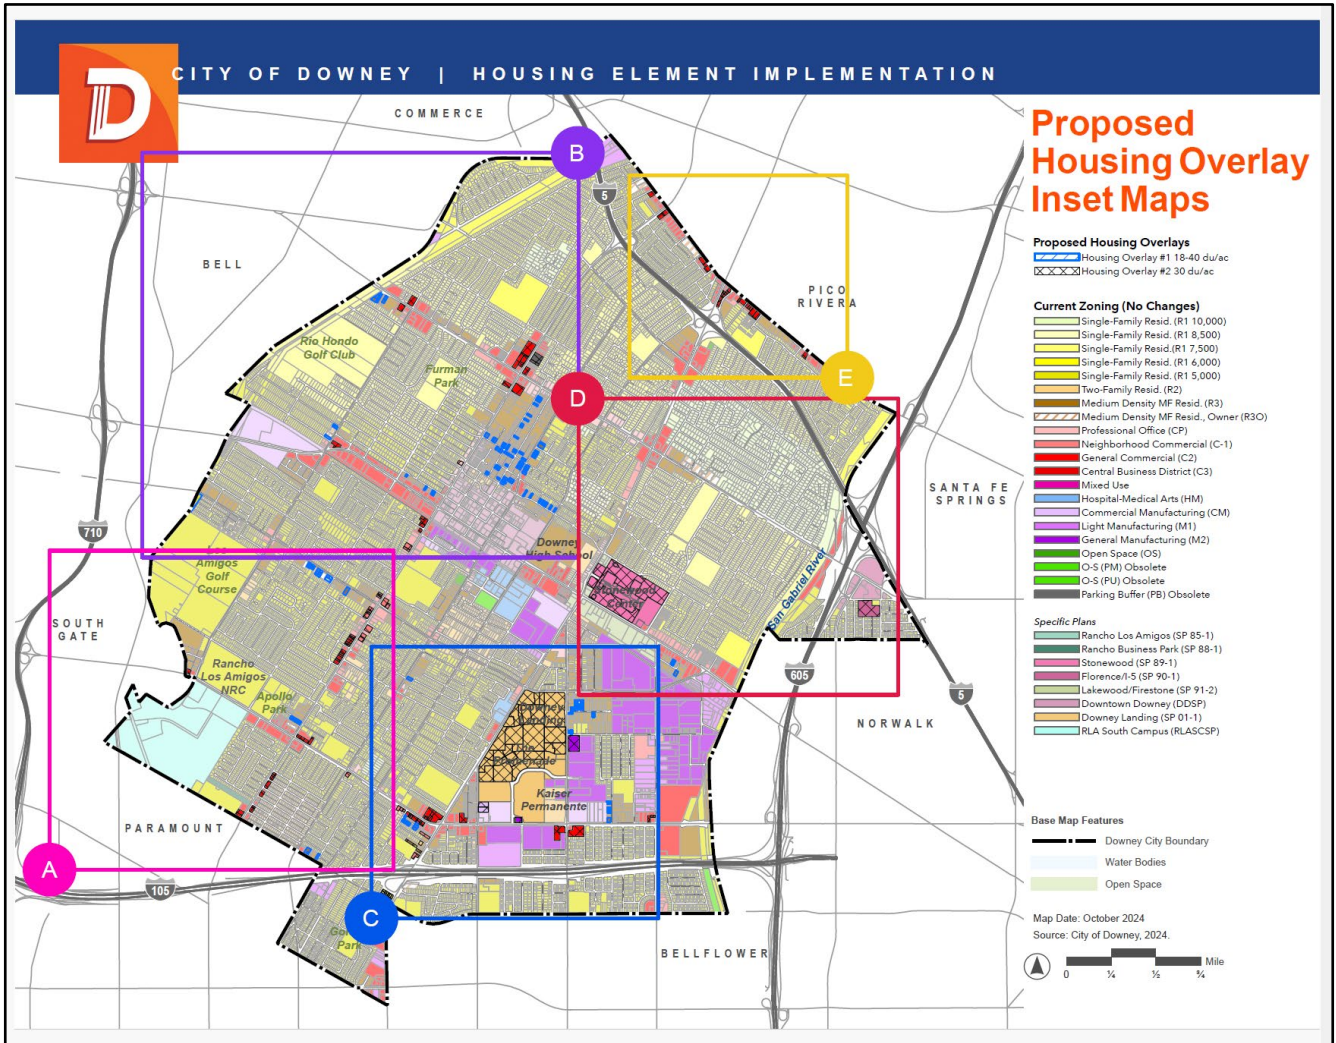

Figure 2 - Housing Overlay Inset Maps Key

Future Unlimited

CIVIC CENTER
1111 BROOKSHIRE AVE.
PO BOX 7016
DOWNEY, CALIFORNIA
90241-7016
562-869-7331
www.downeyca.org

LIBRARY
1121 BROOKSHIRE AVE.
DOWNEY, CALIFORNIA
90241-7016
562-904-7360
www.downeylibrary.org

POLICE DEPARTMENT
10911 BROOKSHIRE AVE.
PO BOX 7016
DOWNEY, CALIFORNIA
90241-7016
562-861-0771

PARKS & RECREATION
7850 QUILL DR.
DOWNEY, CALIFORNIA
90242
562-904-7238

UTILITIES DIVISION
9252 STEWART & GRAY DR.
DOWNEY, CALIFORNIA
90241-7016
562-904-7202

MAINTENANCE SERVICES
12324 BELLFLOWER BLVD.
DOWNEY, CALIFORNIA
90242
562-904-7194