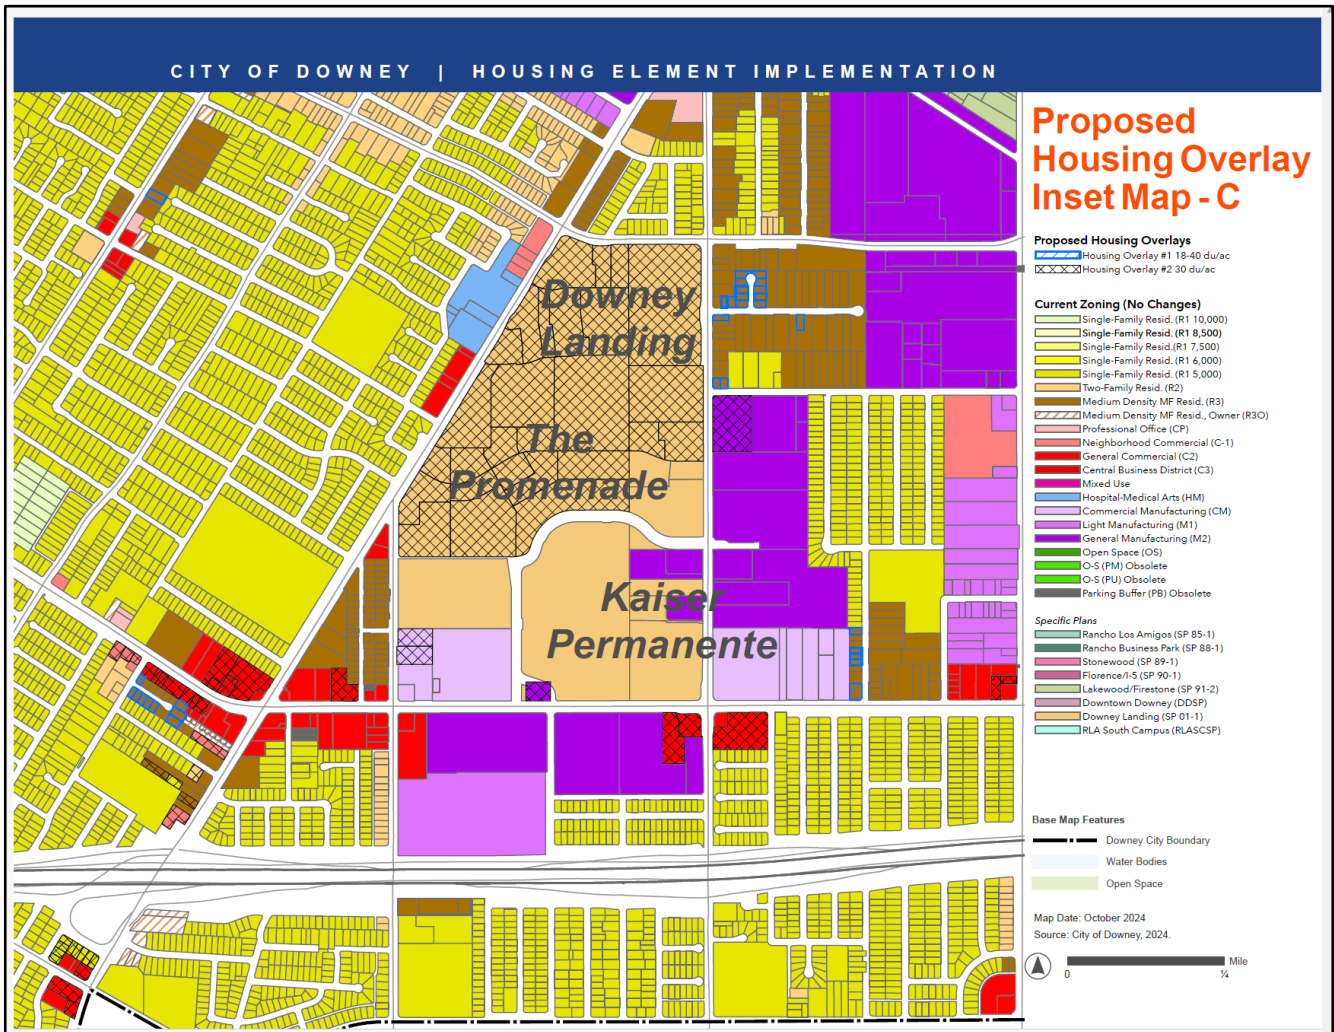

**UTILITIES DIVISION**  
 9252 STEWART & GRAY DR.  
 DOWNEY, CALIFORNIA  
 90241-7016  
 562-904-7202

**MAINTENANCE SERVICES**  
 12324 BELLFLOWER BLVD.  
 DOWNEY, CALIFORNIA  
 90242  
 562-904-7194

Figure 5 - Housing Overlay Inset Map C