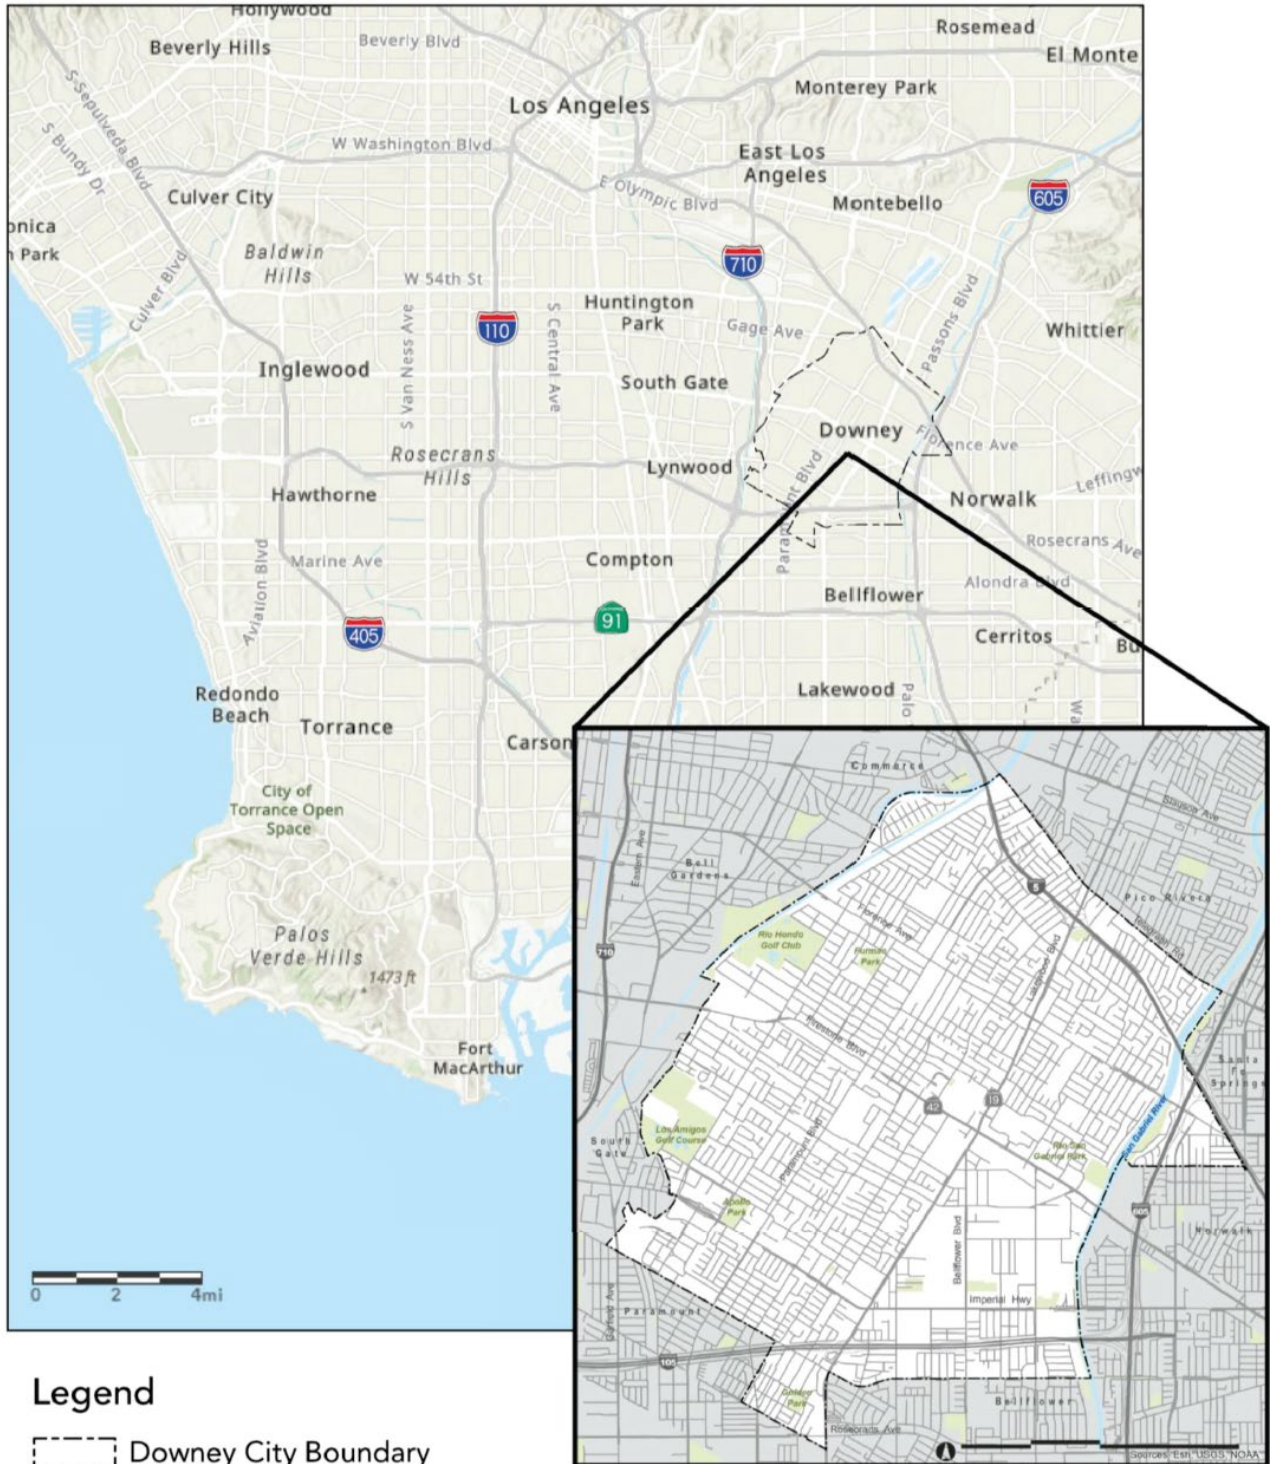

Figure 1 - Regional Context and Vicinity

*Future Unlimited*

CIVIC CENTER  
 1111 BROOKSHIRE AVE.  
 PO BOX 7016  
 DOWNEY, CALIFORNIA  
 90241-7016  
 562-869-7331  
 www.downeyca.org

LIBRARY  
 1121 BROOKSHIRE AVE.  
 DOWNEY, CALIFORNIA  
 90241-7016  
 562-904-7360  
 www.downeylibrary.org