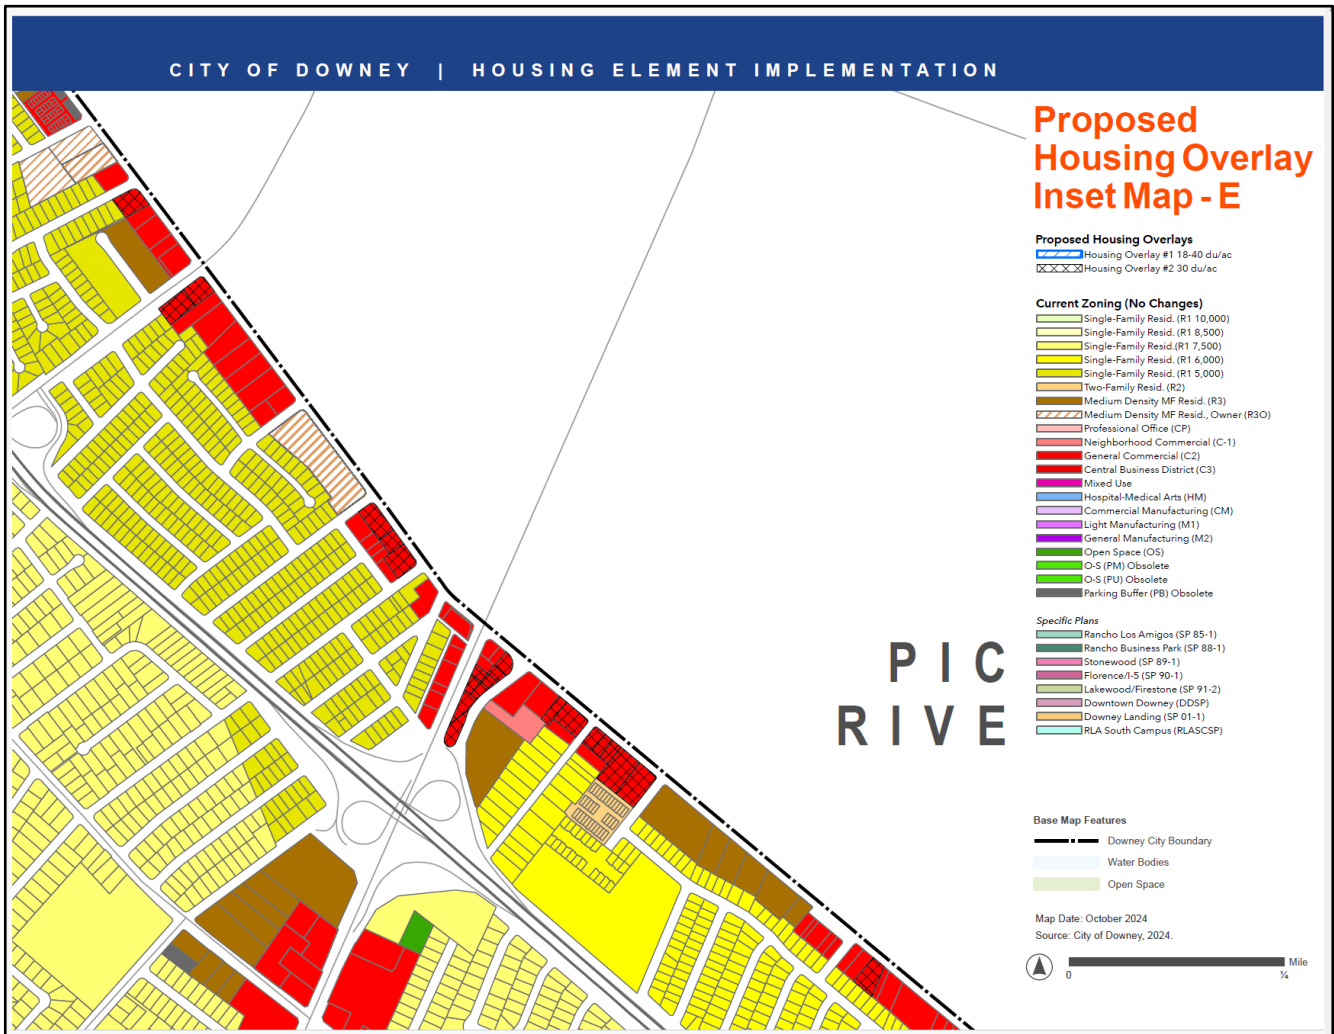

Figure 7 - Housing Overlay Inset Map E

Future Unlimited

CIVIC CENTER
1111 BROOKSHIRE AVE.
PO BOX 7016
DOWNEY, CALIFORNIA
90241-7016
562-869-7331
www.downeyca.org

LIBRARY
1121 BROOKSHIRE AVE.
DOWNEY, CALIFORNIA
90241-7016
562-904-7360
www.downeylibrary.org

POLICE DEPARTMENT
10911 BROOKSHIRE AVE.
PO BOX 7016
DOWNEY, CALIFORNIA
90241-7016
562-861-0771

PARKS & RECREATION
7850 QUILL DR.
DOWNEY, CALIFORNIA
90242
562-904-7238

UTILITIES DIVISION
9252 STEWART & GRAY DR.
DOWNEY, CALIFORNIA
90241-7016
562-904-7202

MAINTENANCE SERVICES
12324 BELLFLOWER BLVD.
DOWNEY, CALIFORNIA
90242
562-904-7194