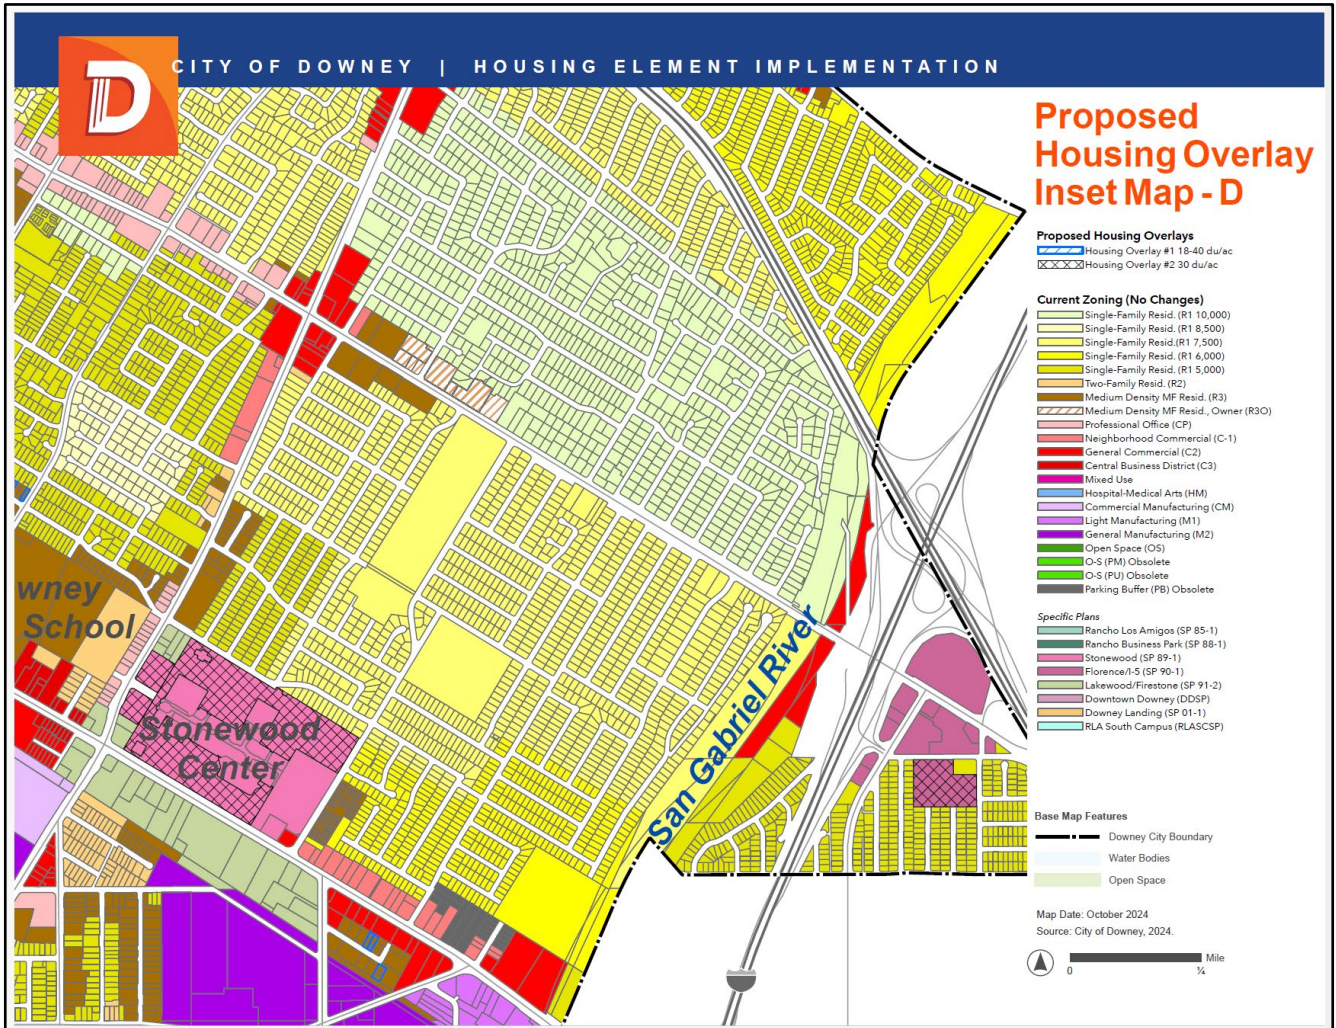

Figure 6 - Housing Overlay Inset Map D

Future Unlimited

CIVIC CENTER
1111 BROOKSHIRE AVE.
PO BOX 7016
DOWNEY, CALIFORNIA
90241-7016
562-869-7331
www.downeyca.org

LIBRARY
1121 BROOKSHIRE AVE.
DOWNEY, CALIFORNIA
90241-7016
562-904-7360
www.downeylibrary.org

POLICE DEPARTMENT
10911 BROOKSHIRE AVE.
PO BOX 7016
DOWNEY, CALIFORNIA
90241-7016
562-861-0771

PARKS & RECREATION
7850 QUILL DR.
DOWNEY, CALIFORNIA
90242
562-904-7238

UTILITIES DIVISION
9252 STEWART & GRAY RD.
DOWNEY, CALIFORNIA
90241-7016
562-904-7202

MAINTENANCE SERVICES
12324 BELLFLOWER BLVD.
DOWNEY, CALIFORNIA
90242
562-904-7194