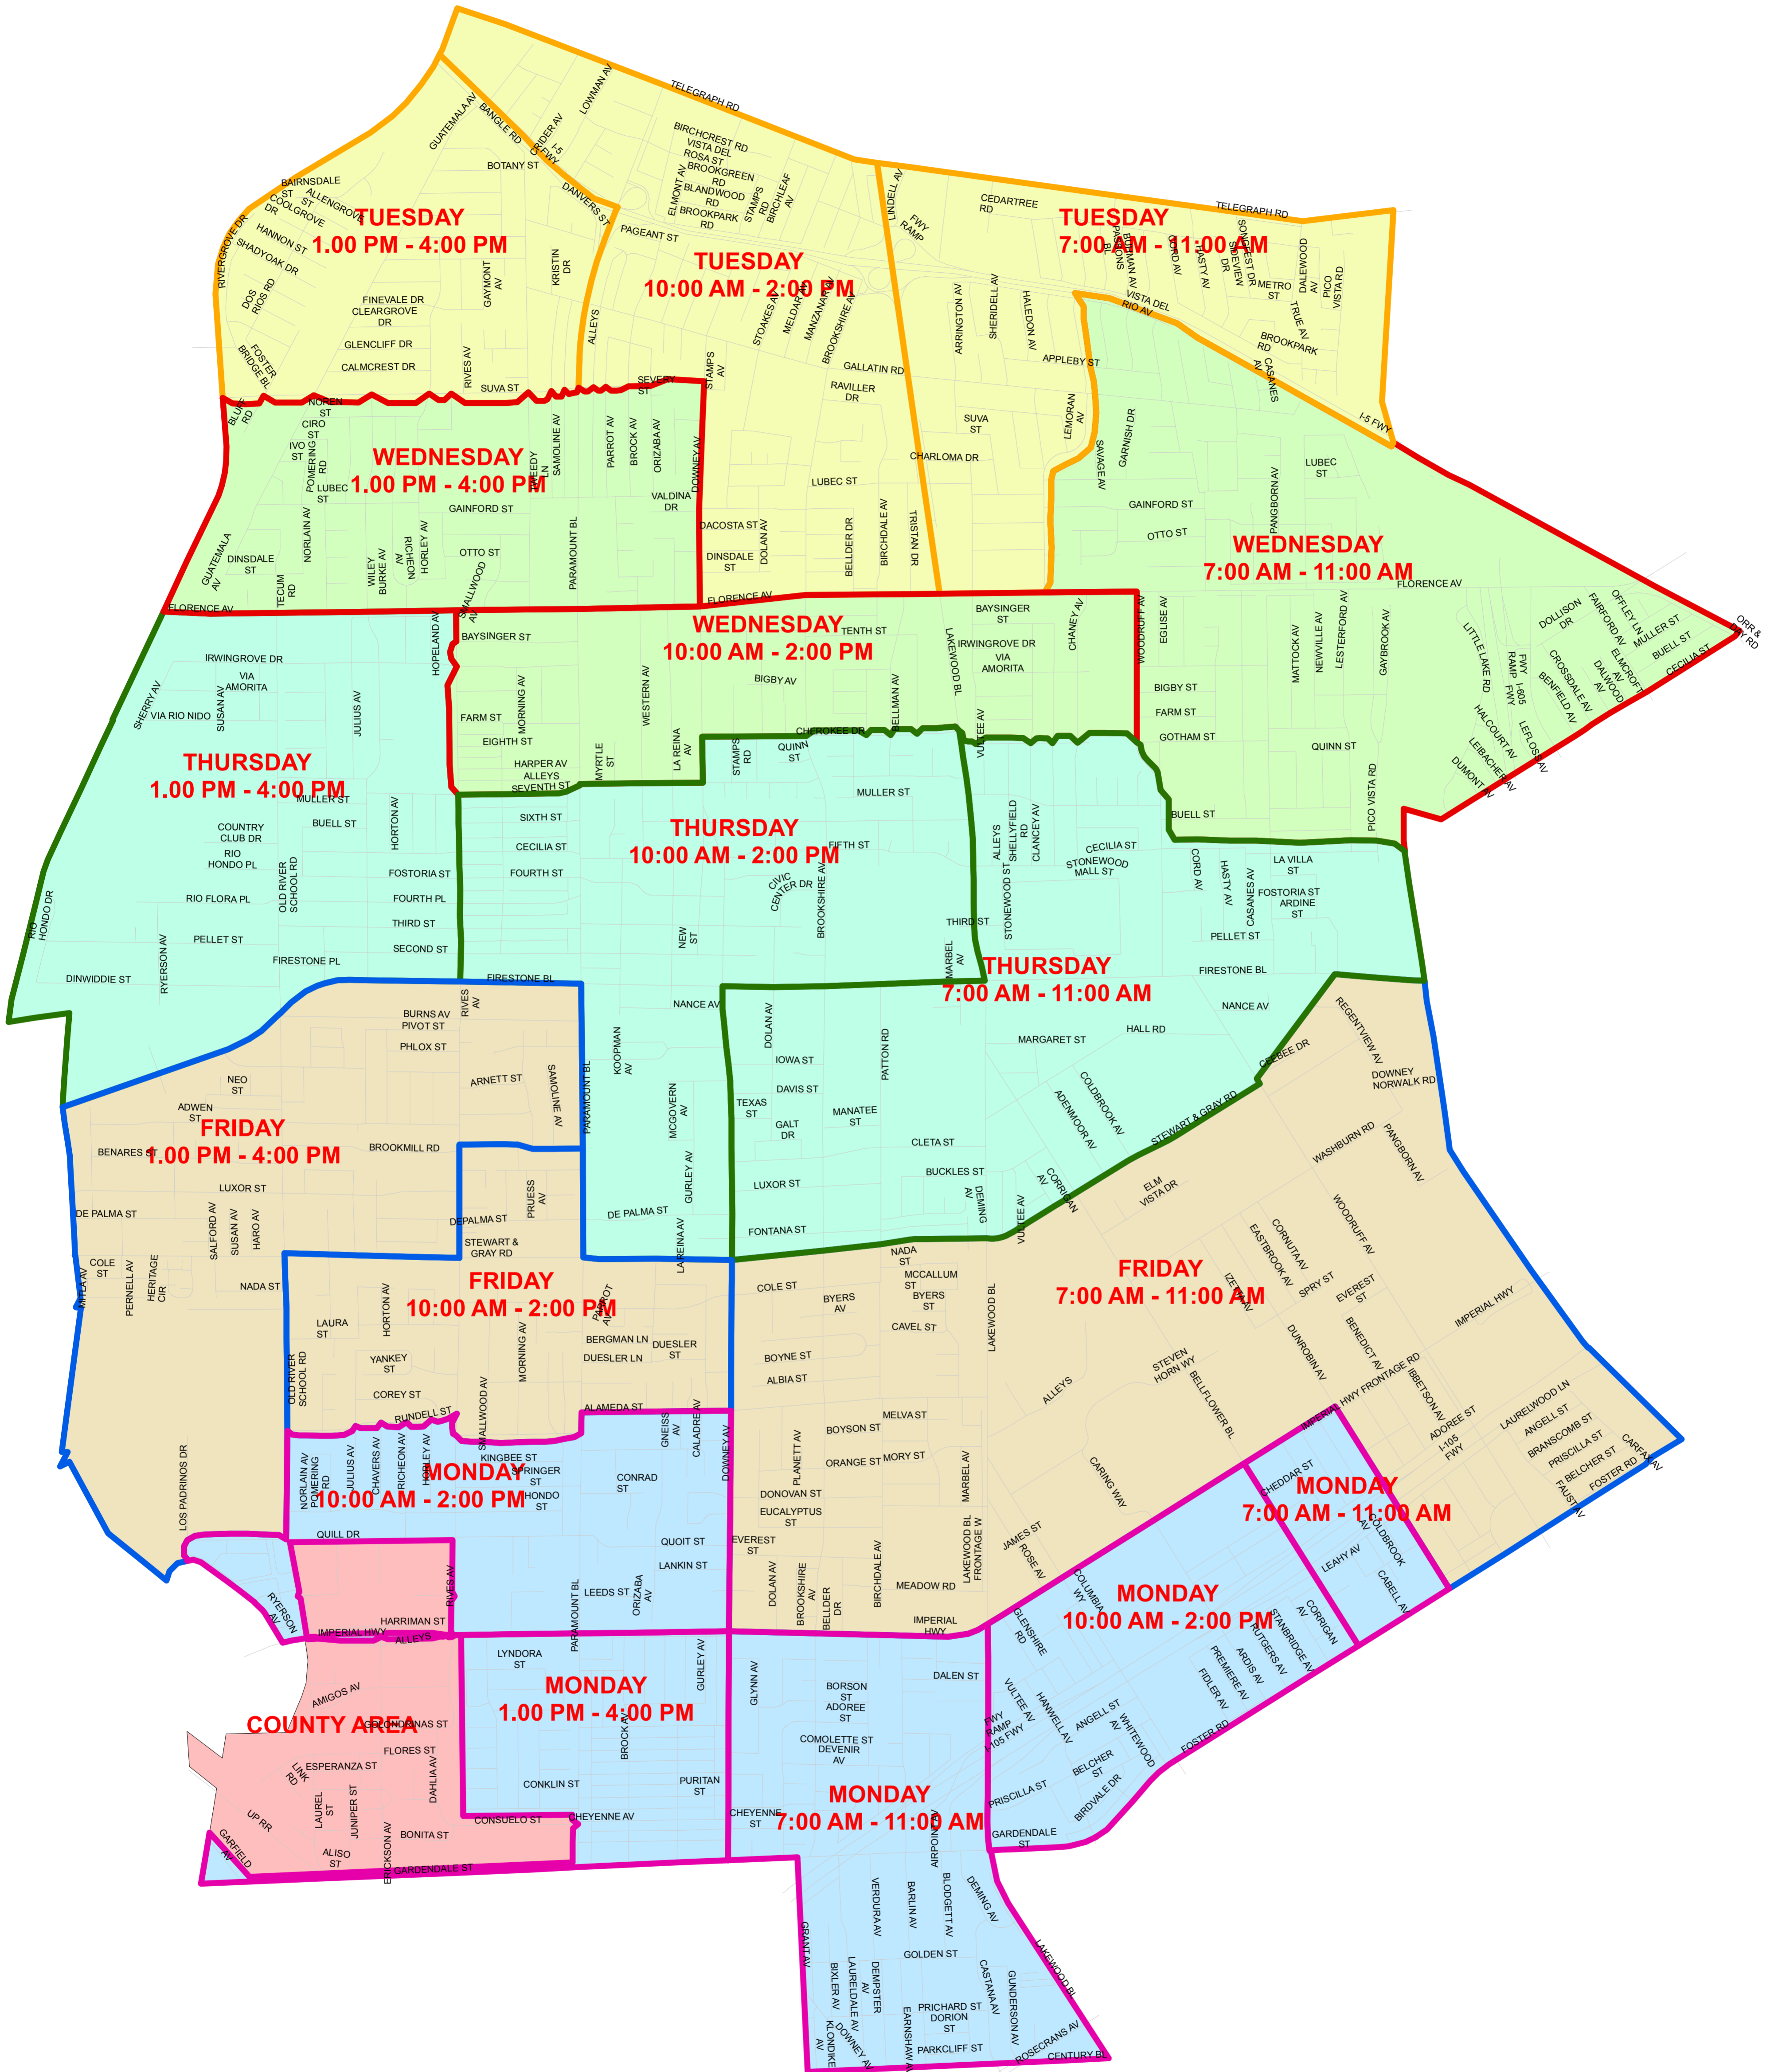

CITY OF DOWNEY

STREET SWEEPING SCHEDULE

DEPARTMENT OF PUBLIC WORKS