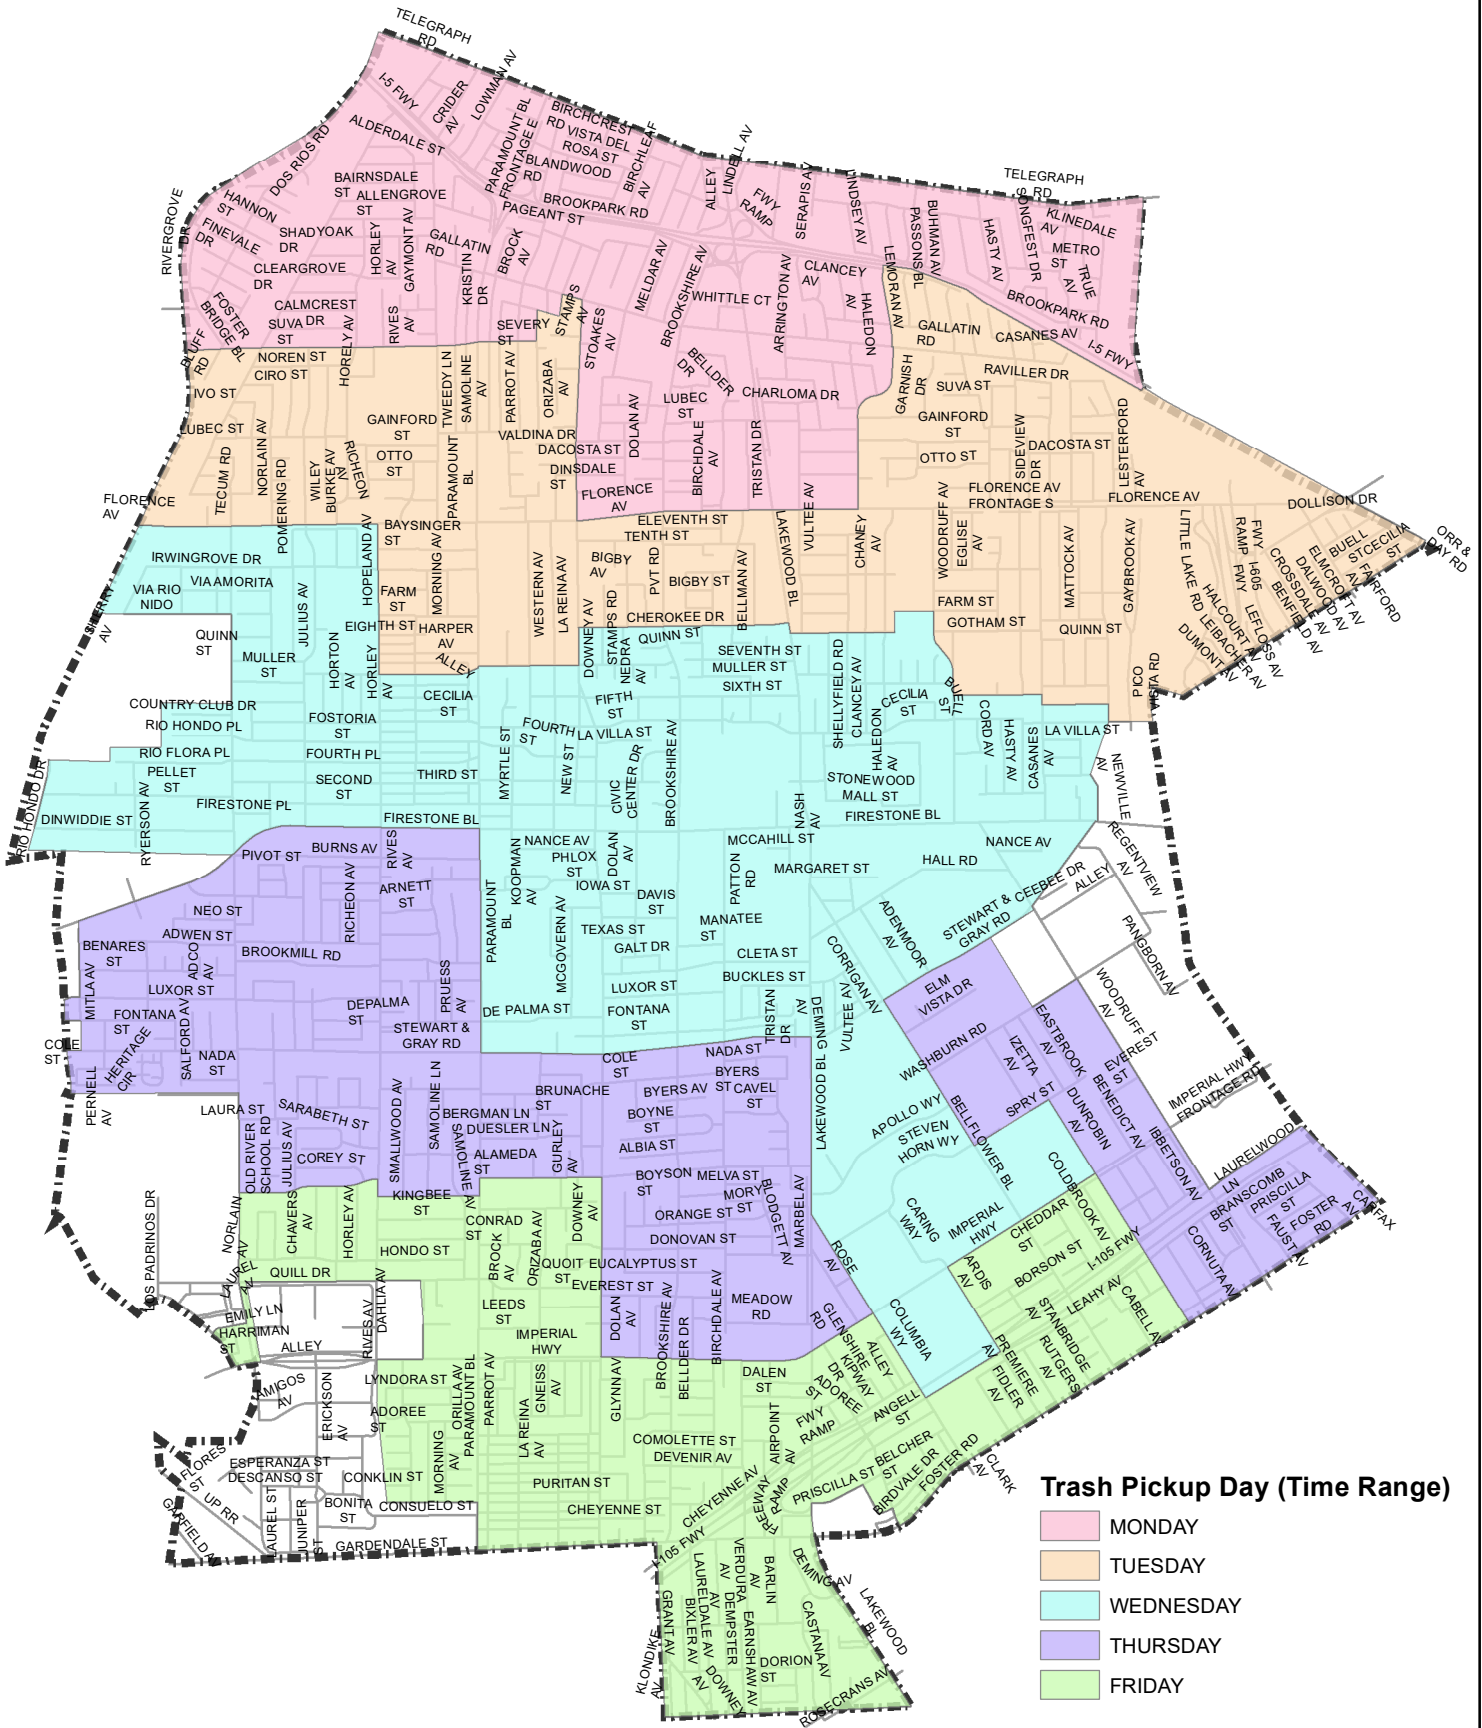

TRASH PICKUP SCHEDULE

- Trash Pickup Day (Time Range)**
- MONDAY
 - TUESDAY
 - WEDNESDAY
 - THURSDAY
 - FRIDAY

CITY OF DOWNEY
DEPARTMENT OF PUBLIC WORKS